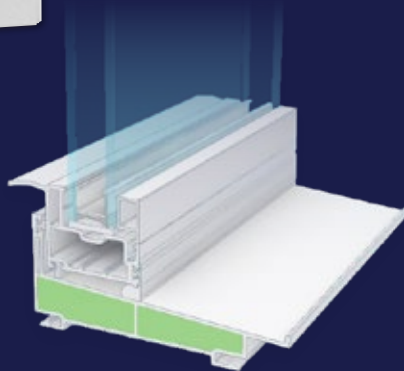

option

Gliders

Foam Filled Extrusions*

Foam in frame adds extra thermal performance.

Solid fusion welded vinyl frame and sash for strong, seamless corners. Corners not compromised with knock outs or gaps.

Stainless Steel True-Position® Balance System Sash operate easily, quietly and never slip.

Both sash tilt inside the home for easy cleaning. Recessed tilt latches operate easily.

Sash limit locks allow secure partial opening.

Heavy duty sash locks with cam action lock and keeper for secure, air tight lock.

Intercept® Warm-Edge insulated glass optimizes thermal performance and reduces condensation.

Full, continuous over and under interlock at meeting rails reduces air infiltration and condensation. Many competitors notch out interlock at sash lock, which sacrifices the seal.

Heavy duty weather stripping.

Extruded lift rails are part of sash extrusion, not added later.

Fiberglass mesh half screen with aluminum frame

Optional full screen and/or aluminum mesh. Slopped one piece sill is designed for positive water drain-off.